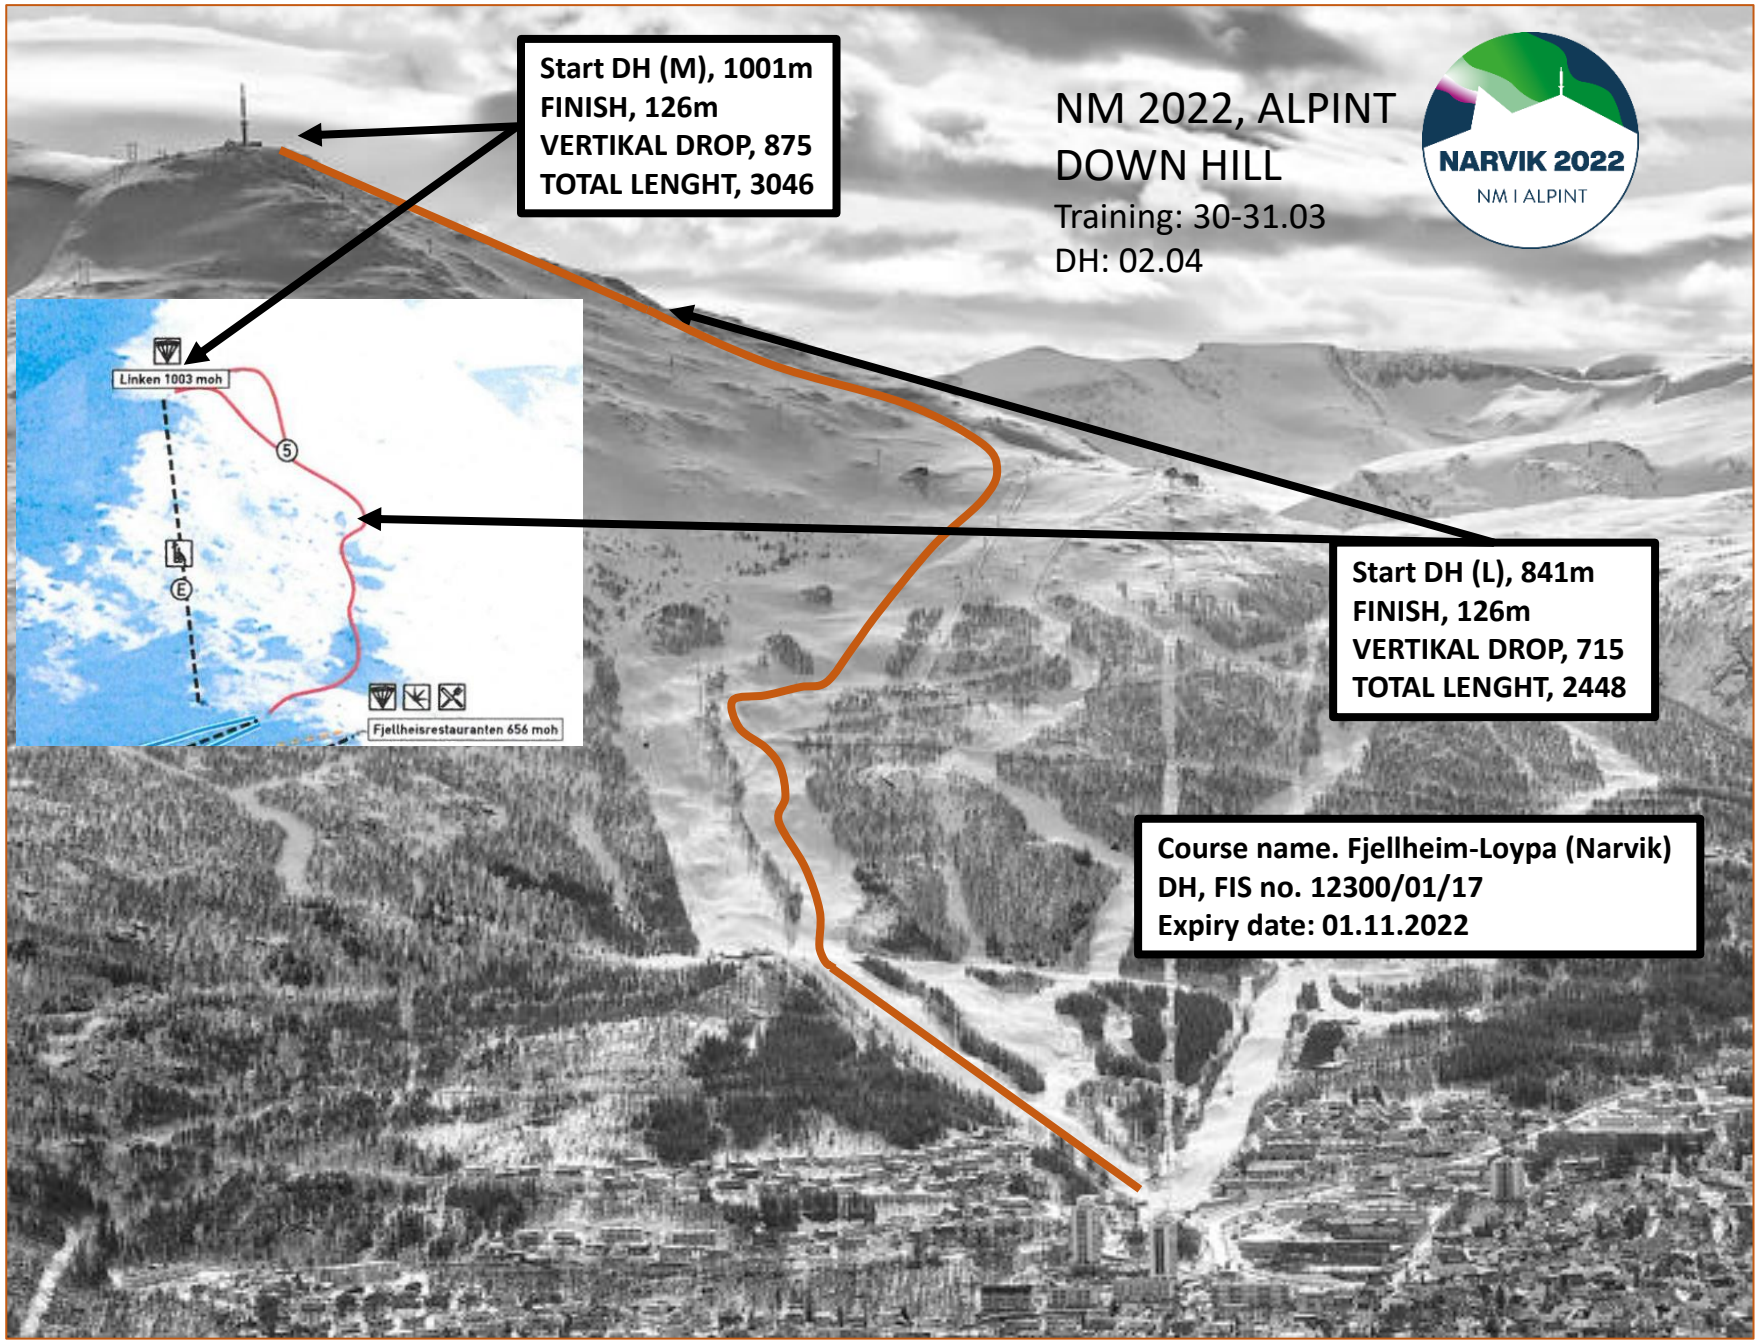

**Start DH (M), 1001m
FINISH, 126m
VERTIKAL DROP, 875
TOTAL LENGHT, 3046**

**NM 2022, ALPINT
DOWN HILL**
Training: 30-31.03
DH: 02.04